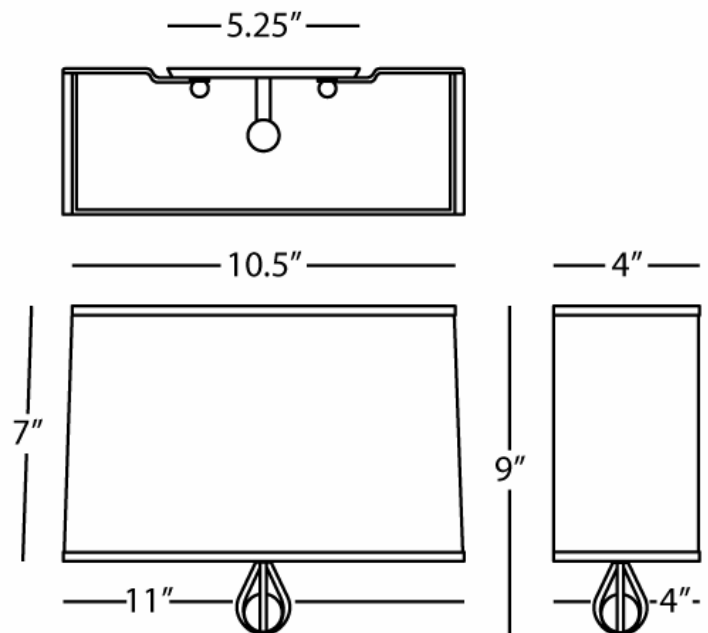

**WILLIAMSBURG
CUSTIS**

**WB350
Wall Sconce**

1-40W Max.
Bulb Type: B, Candelabra Base
Direct Wire Only
Polished Nickel Finish
Lead Crystal Finial
Ink Blue Fabric Shade w/
Carter Gray Lining
ADA Compliant

SHADE OPTIONS:

- WB340 - Mayo Teal/Carter Gray Lining
- WB341 - Carter Gray/Mayo Teal Lining
- WB342 - Parrot Green/Revolutionary Storm Lining
- WB343 - Revolutionary Storm/ Parrot Green Lining
- WB344 - Greenhow Grape/Ludwell Lilac Lining
- WB345 - Ludwell Lilac/Greenhow Grape Lining
- WB346 - Revolutionary Storm/William of Orange Lining
- WB347 - William of Orange/Revolutionary Storm Lining
- WB348 - Richmond Red/Blacksmith Black Lining
- WB349 - Blacksmith Black/Richmond Red Lining

* *Made In The USA*