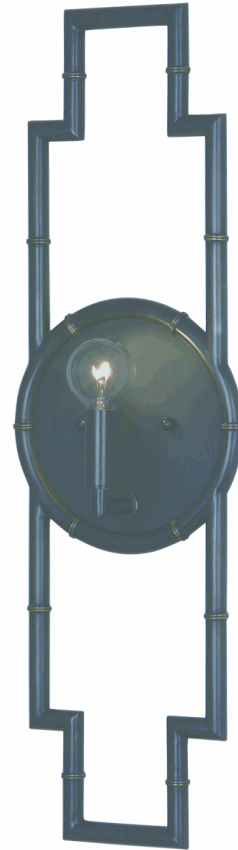

JONATHAN ADLER
MEURICE

Z769
Framed Wall Sconce

1-40W Max.
Bulb Type: G, Candelabra Base
Direct Wire Only
Deep Patina Bronze Finish
ADA Compliant

Shade Sold Separately: Style# SHD40

FINISH OPTIONS:

769 - Modern Brass
S769 - Polished Nickel