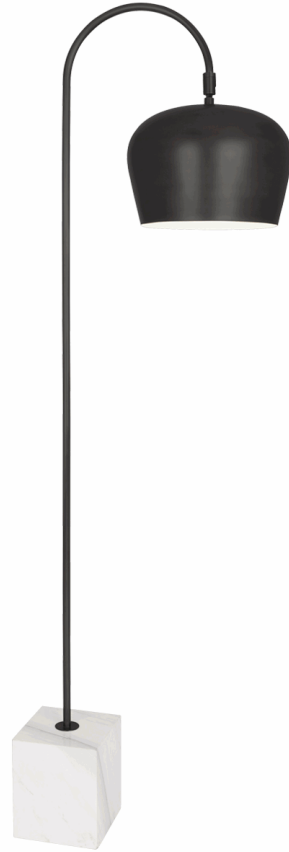

RICO ESPINET BUMPER

Z612

Floor Lamp

1-150W Max.

Bulb Type: A

Switch: Full Range Dimmer Line Switch

Deep Patina Bronze Finish w/

Painted White Shade Interior

White Marble Base

FINISH OPTIONS:

612 - Warm Brass

D612 - Dark Antique Nickel

\* Ships Within 5 Business Days