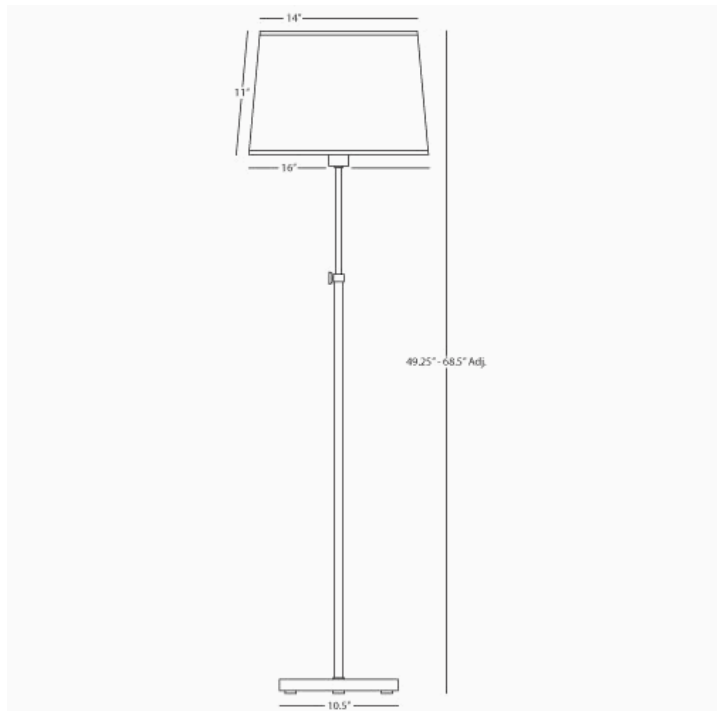

KOLEMAN

Z463

Adjustable Floor Lamp

1-100W Max.

Bulb Type: A

Switch: Hi-Lo Dimming

Deep Patina Bronze Finish

Oyster Linen Shade

FINISH OPTIONS:

463 - Aged Brass

S463 - Polished Nickel

* *Bestseller*