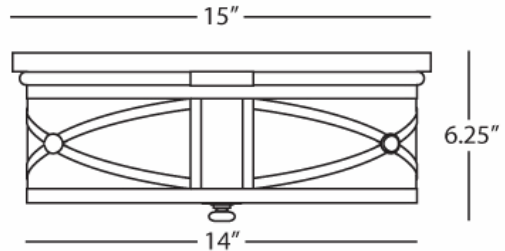

CHASE

Z1985

Flush Mount

3-60W Max.

Bulb Type: A

Direct Wire Only

Deep Patina Bronze Finish over Steel Frosted
White Glass Shade

FINISH OPTIONS:

1985 - Antique Brass

D1985 - Dark Antique Nickel

S1985 - Polished Nickel

* *Bestseller*

* *U.L. Rated for Damp Conditions*

* *Ships Within 2 Business Days*