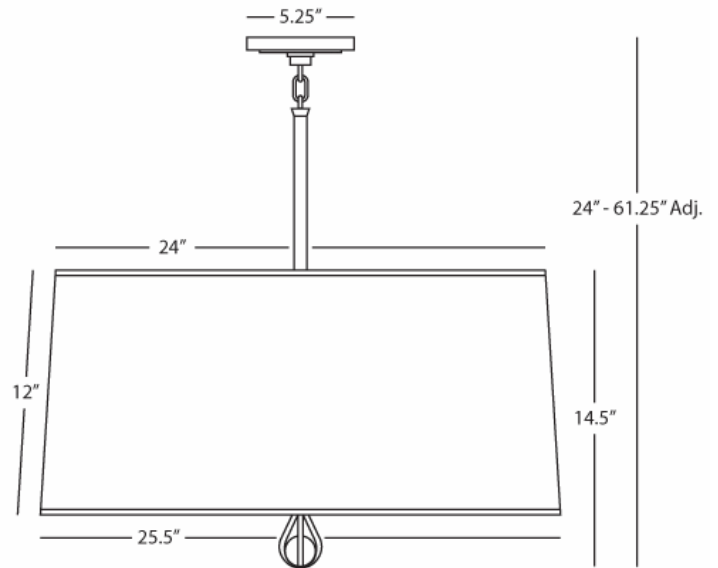

**WILLIAMSBURG
CUSTIS**

**WB334
Pendant**

3 - 100W Max.
Bulb Type: A
Direct Wire
Polished Nickel Finish
Lead Crystal Finial
Greenhow Grape Fabric Shade w/
Ludwell Lilac Lining
13.25" Polished Nickel Metal Diffuser
Susp. Hardware: 1 pc. 5/8" x 6" &
3 pcs. 5/8" x 12" Extensions

SHADE OPTIONS:

WB328 - Ink Blue/Carter Gray Lining
WB329 - Carter Gray/Ink Blue Lining
WB330 - Mayo Teal/Carter Gray Lining
WB331 - Carter Gray/Mayo Teal Lining
WB332 - Parrot Green/Revolutionary Storm
Lining
WB333 - Revolutionary Storm/Parrot Green
Lining
WB335 - Ludwell Lilac/Greenhow Grape Lining
WB336 - Revolutionary Storm/William of
Orange Lining
WB337 - William of Orange/Revolutionary

* *Made In The USA*