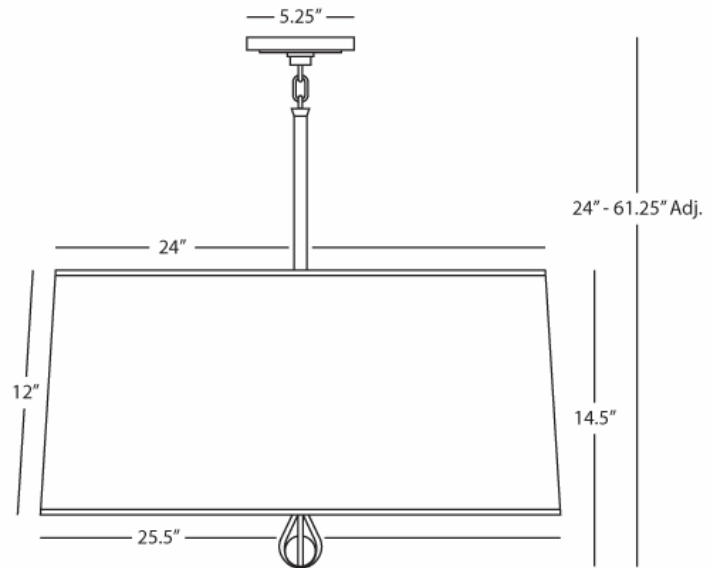

**WILLIAMSBURG
CUSTIS**

**WB330
Pendant**

3 - 100W Max.
Bulb Type: A
Direct Wire
Polished Nickel Finish
Lead Crystal Finial
Mayo Teal Fabric Shade w/
Carter Gray Lining
13.25" Polished Nickel Metal Diffuser
Susp. Hardware: 1 pc. 5/8" x 6" &
3 pcs. 5/8" x 12" Extensions

SHADE OPTIONS:

- WB328 - Ink Blue/Carter Gray Lining
- WB329 - Carter Gray/Ink Blue Lining
- WB331 - Carter Gray/Mayo Teal Lining
- WB332 - Parrot Green/Revolutionary Storm Lining
- WB333 - Revolutionary Storm/Parrot Green Lining
- WB334 - Greenhow Grape/Ludwell Lilac Lining
- WB335 - Ludwell Lilac/Greenhow Grape Lining
- WB336 - Revolutionary Storm/William of Orange Lining
- WB337 - William of Orange/Revolutionary

* Made In The USA