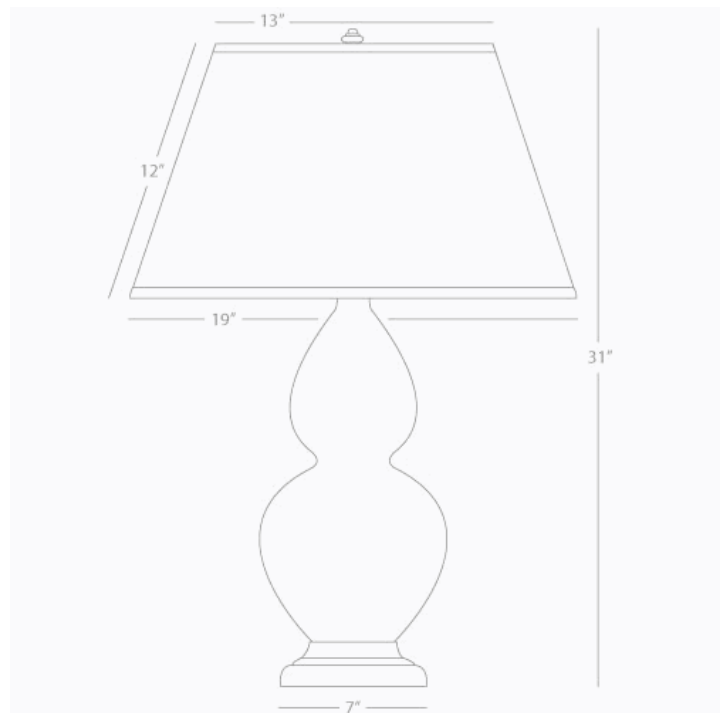

DOUBLE GOURD

TE20X

Table Lamp

1-150W Max.

Bulb Type: A

Switch: 3-Way

Brown Tea Glazed Ceramic

Antique Brass Finished Accents

Pearl Dupioni Fabric Shade

See Double Gourd Color Chart for Base / Color /
Shade Options

* Made In The USA