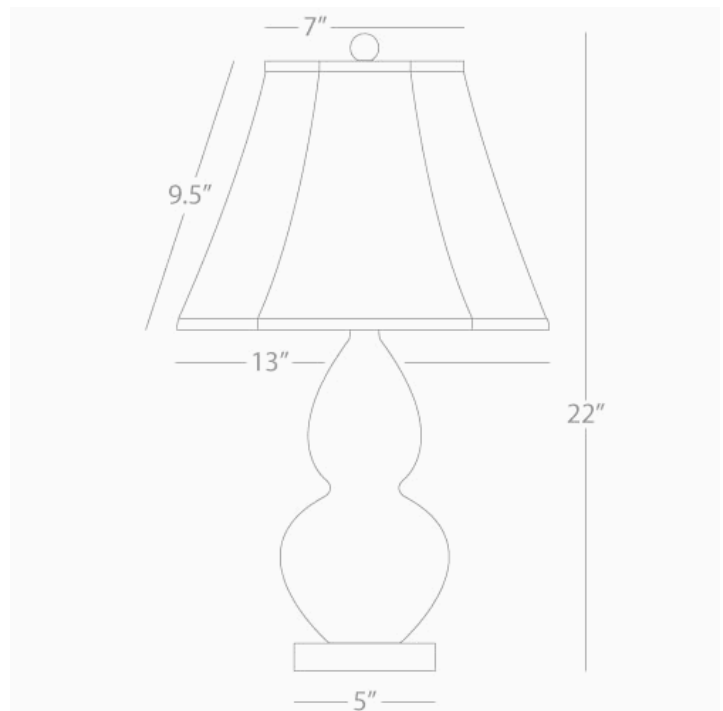

DOUBLE GOURD

TE13

Accent Lamp

1-150W Max.

Bulb Type: A

Switch: 3-Way

Brown Tea Glazed Ceramic

Lucite Base

Ivory Stretched Fabric Shade

See Double Gourd Table for Color / Base / Shade
Options

** Made In The USA*