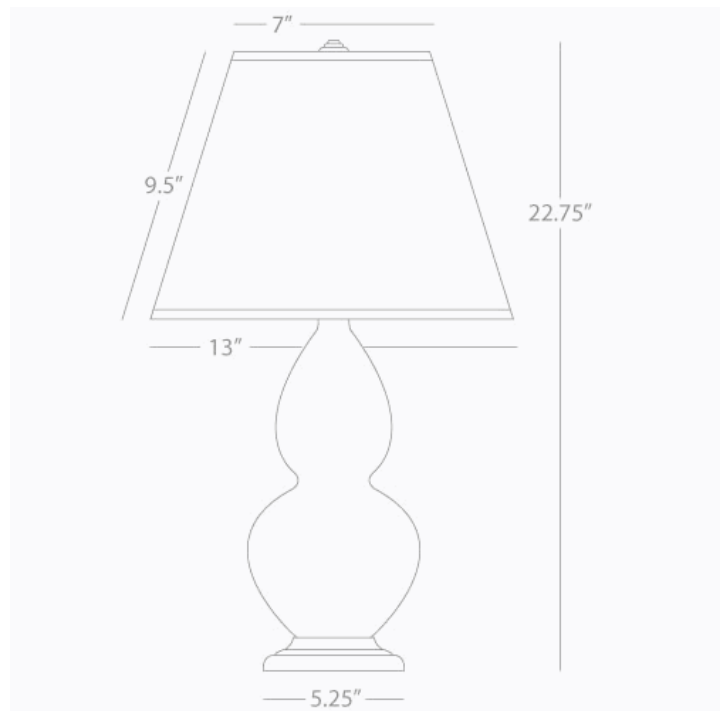

DOUBLE GOURD

TE12X

Accent Lamp

1-150W Max.

Bulb Type: A

Switch: 3-Way

Brown Tea Glazed Ceramic

Antique Silver Finished Accents

Pearl Dupioni Fabric Shade

See Double Gourd Table for Color / Base / Shade
Options

* Made In The USA