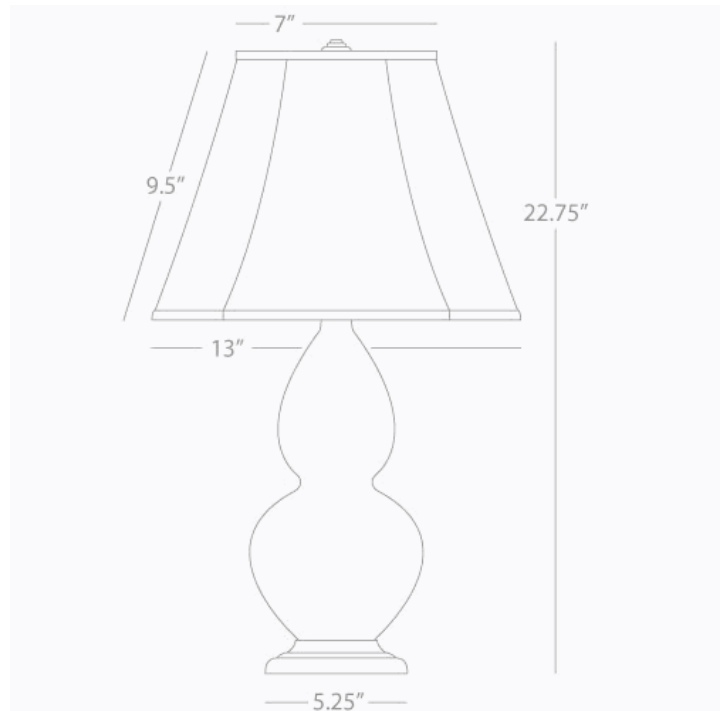

DOUBLE GOURD

TE12

Accent Lamp

1-150W Max.

Bulb Type: A

Switch: 3-Way

Brown Tea Glazed Ceramic

Antique Silver Finished Accents

Ivory Stretched Fabric Shade

See Double Gourd Table for Color / Base / Shade
Options

* *Made In The USA*