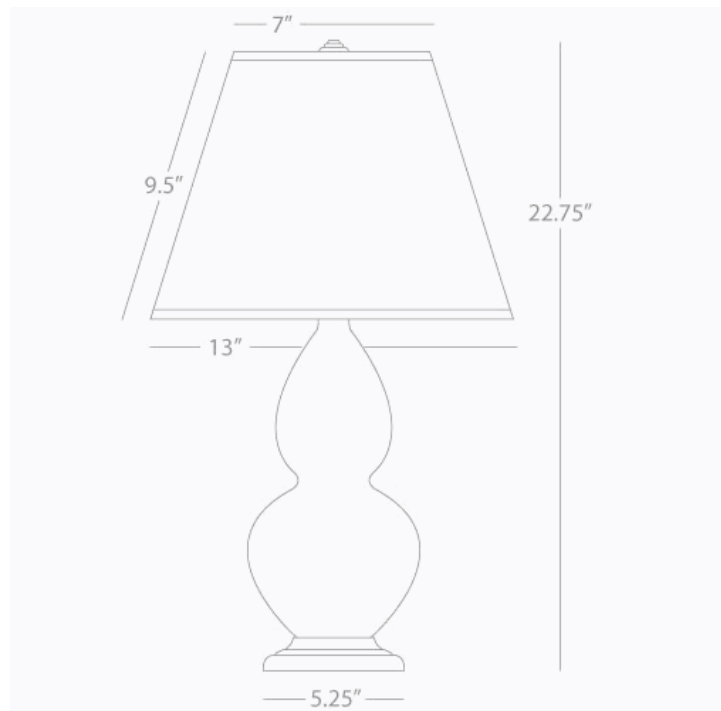

DOUBLE GOURD

TE11X
Accent Lamp

1-150W Max.

Bulb Type: A

Switch: 3-Way

Brown Tea Glazed Ceramic

Deep Patina Bronze Finished Accents

Pearl Dupioni Fabric Shade

See Double Gourd Table for Color / Base / Shade
Options

* *Made In The USA*