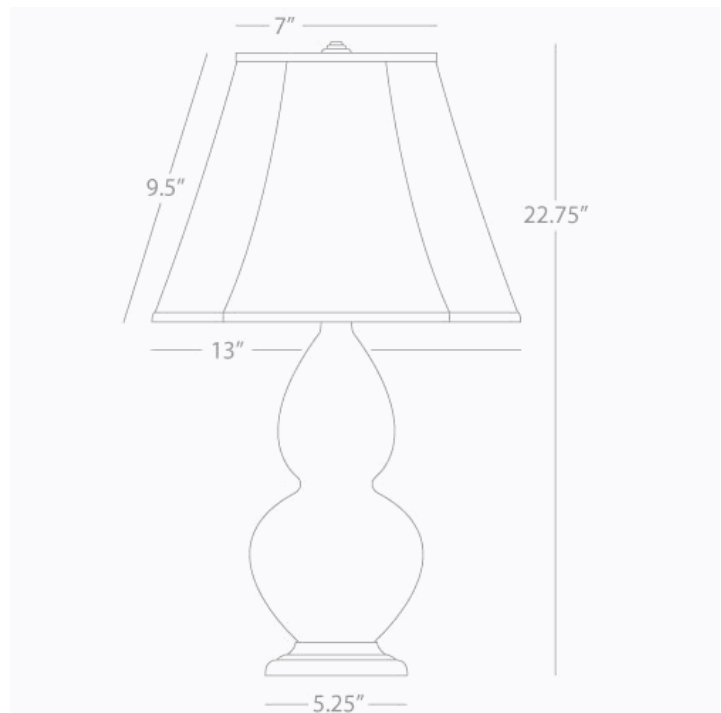

DOUBLE GOURD

TE11

Accent Lamp

1-150W Max.

Bulb Type: A

Switch: 3-Way

Brown Tea Glazed Ceramic

Deep Patina Bronze Finished Accents

Ivory Stretched Fabric Shade

See Double Gourd Table for Color / Base / Shade
Options

* *Made In The USA*