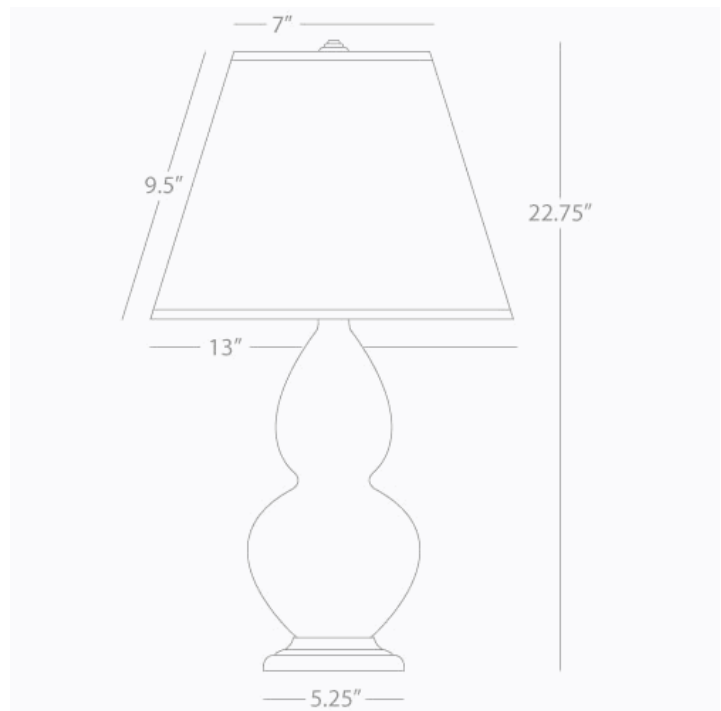

DOUBLE GOURD

TE10X

Accent Lamp

1-150W Max.

Bulb Type: A

Switch: 3-Way

Brown Tea Glazed Ceramic

Antique Brass Finished Accents

Pearl Dupioni Fabric Shade

See Double Gourd Table for Color / Base / Shade
Options

* *Made In The USA*