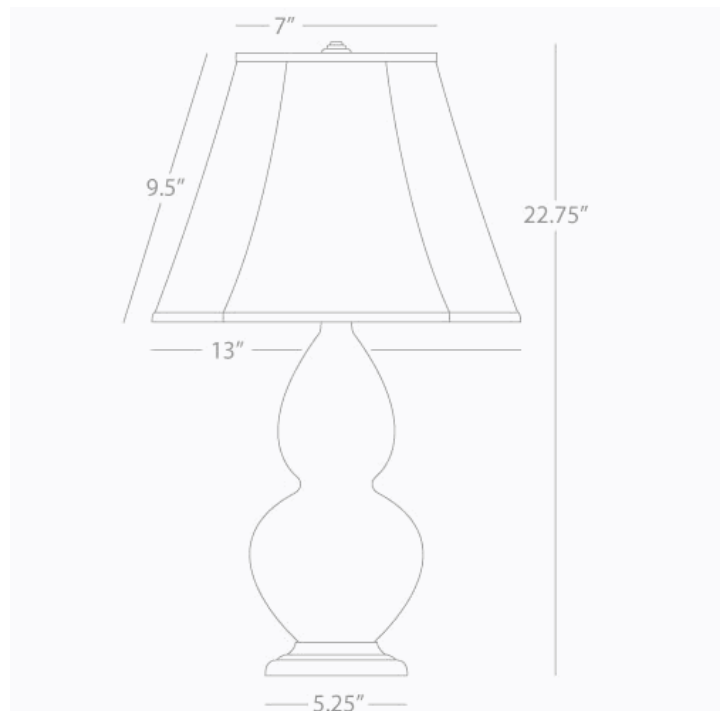

DOUBLE GOURD

TW10

Accent Lamp

1-150W Max.

Bulb Type: A

Switch: 3-Way

Brown Tea Glazed Ceramic

Antique Brass Finished Accents

Ivory Stretched Fabric Shade

See Double Gourd Table for Color / Base / Shade
Options

*** Made In The USA**