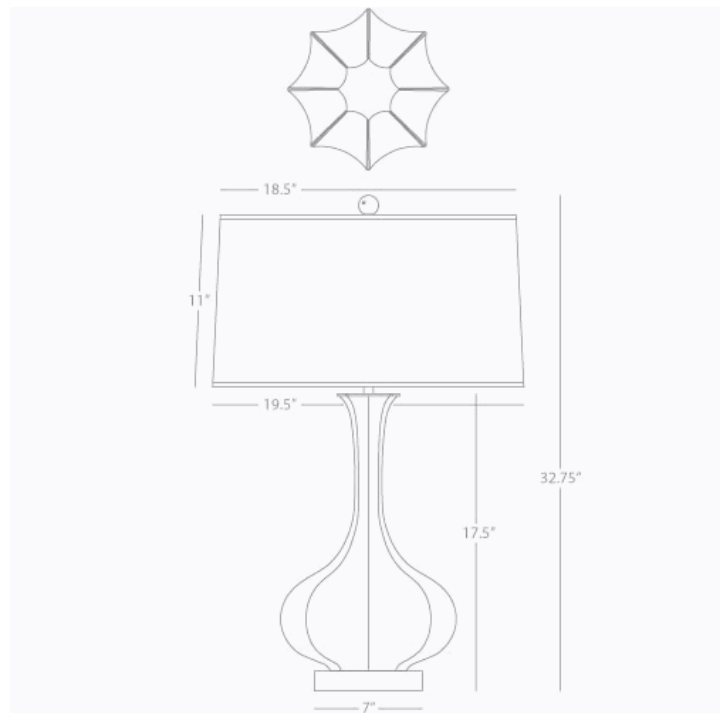

PIKE

SU996

Table Lamp

1-150W Max.

Bulb Type: A

Switch: Hi-Lo Dimming

Sunset Yellow Glazed Ceramic

Lucite Base

Pearl Dupoini Fabric Shade

See Pike Chart for Color/ Base Options

* *Made In The USA*