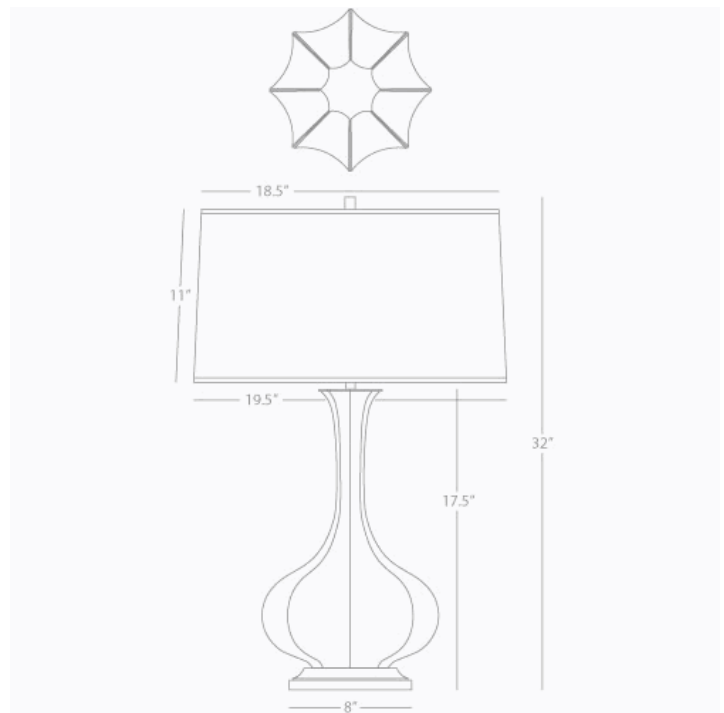

PIKE

SU994

Table Lamp

1-150W Max.

Bulb Type: A

Switch: Hi-Lo Dimming

Sunset Yellow Glazed Ceramic

Aged Brass Accents

Pearl Dupoini Fabric Shade

See Pike Chart for Color/ Base Options

* *Made In The USA*