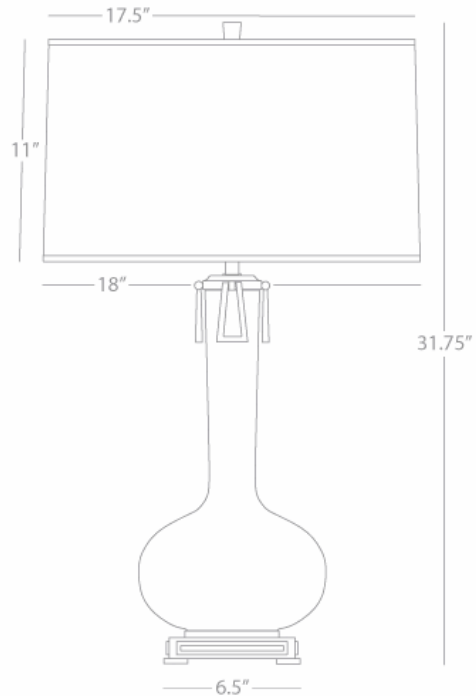

ATHENA

SU992

Table Lamp

1-150W Max.

Bulb Type: A

Switch: Hi-Lo Dimming

Sunset Yellow Glazed Ceramic

Cast Metal Base and Ring Details

Aged Brass Finish

Open Weave Heather Linen Shade

COLOR OPTIONS:

See Athena Table for Color Options

* *Made In The USA*