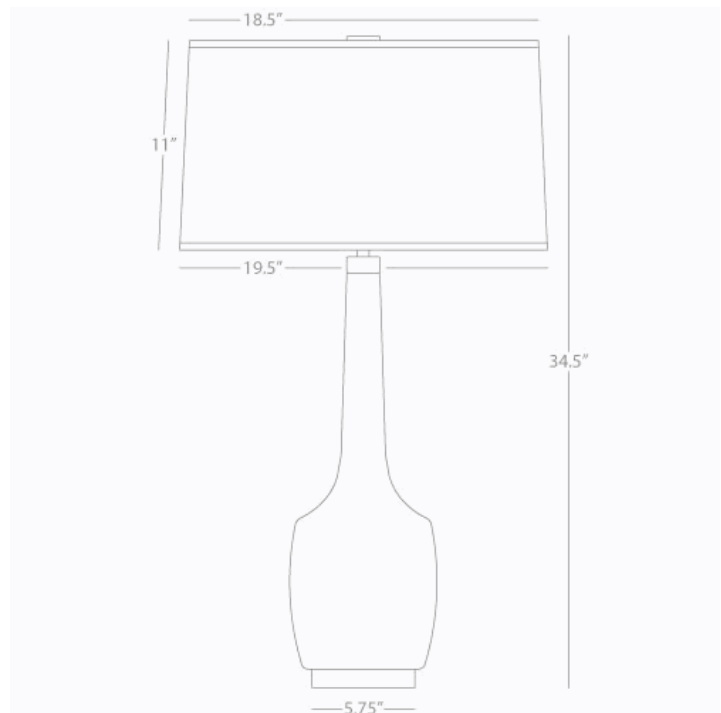

DELILAH

SU701

Table Lamp

1-150W Max.

Bulb Type: A

Switch: Hi-Lo Dimming

Antique Brass Finish

Sunset Yellow Glazed Ceramic

Oyster Linen Shade w/ Self-Fabric

Top and Bottom Diffuser

See Audrey/ Delilah Table for Color Options

* *Made In The USA*