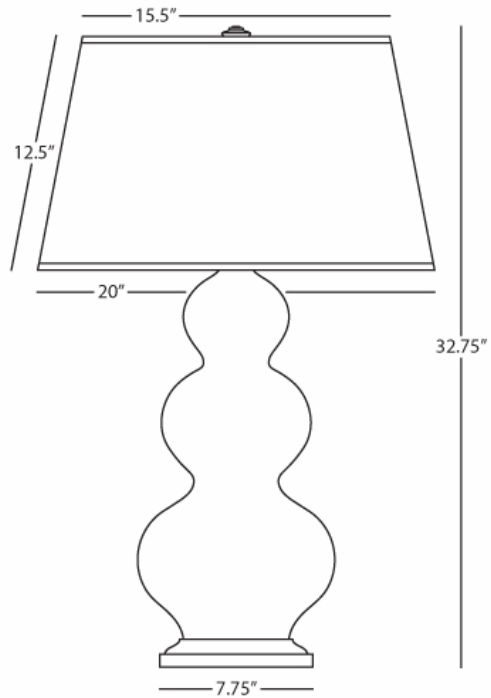

TRIPLE GOURD

SU42X

Table Lamp

1-150W Max.

Bulb Type: A

Switch: 3-Way

Sunset Yellow Glazed Ceramic

Antique Silver Finished Accents

Pearl Dupioni Fabric Shade

See Triple Gourd Table for Color / Base Options

* *Made In The USA*