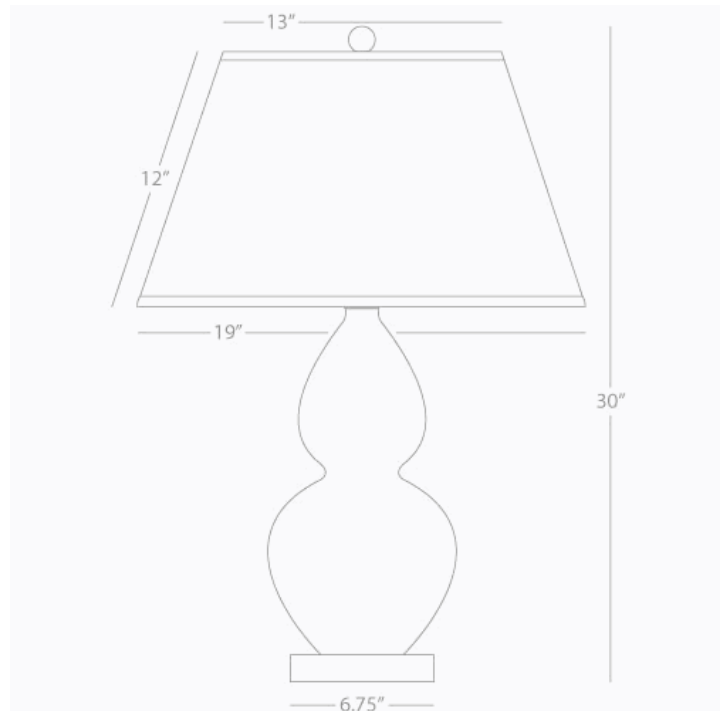

DOUBLE GOURD

SU23X

Table Lamp

1-150W Max.

Bulb Type: A

Switch: 3-Way

Sunset Yellow Glazed Ceramic

Lucite Base

Pearl Dupioni Fabric Shade

See Double Gourd Color Chart for Base / Color /
Shade Options

* *Made In The USA*