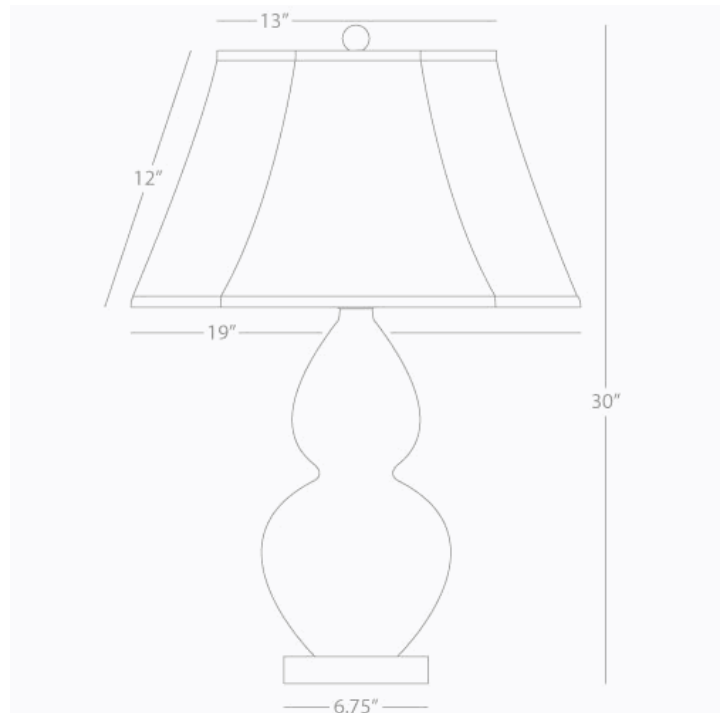

**DOUBLE GOURD**

SU23

Table Lamp

1-150W Max.

Bulb Type: A

Switch: 3-Way

Sunset Yellow Glazed Ceramic

Lucite Base

Ivory Stretched Fabric Shade

See Double Gourd Color Chart for Base / Color /  
Shade Options

\* *Made In The USA*