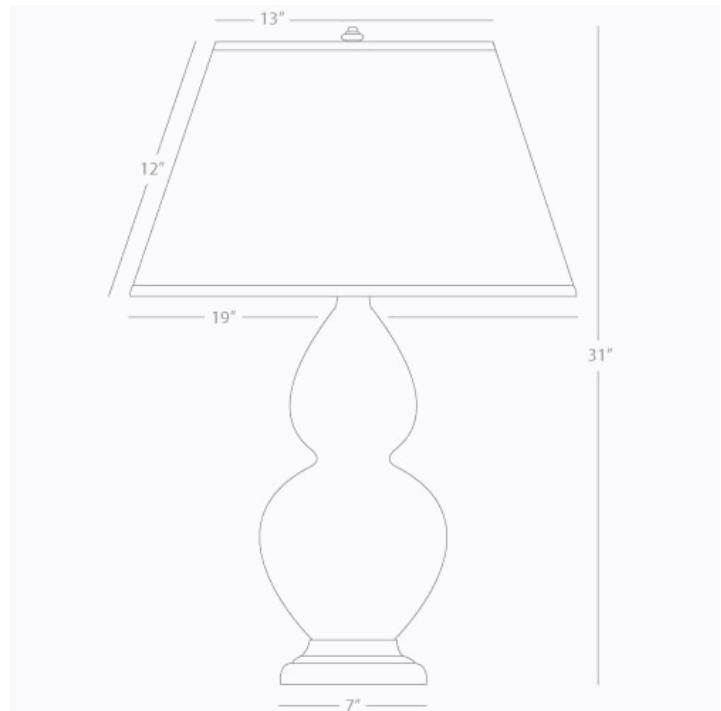

DOUBLE GOURD

SU20X

Table Lamp

1-150W Max.

Bulb Type: A

Switch: 3-Way

Sunset Yellow Glazed Ceramic

Antique Brass Finished Accents

Pearl Dupioni Fabric Shade

**See Double Gourd Color Chart for Base / Color /
Shade Options**

* Made In The USA