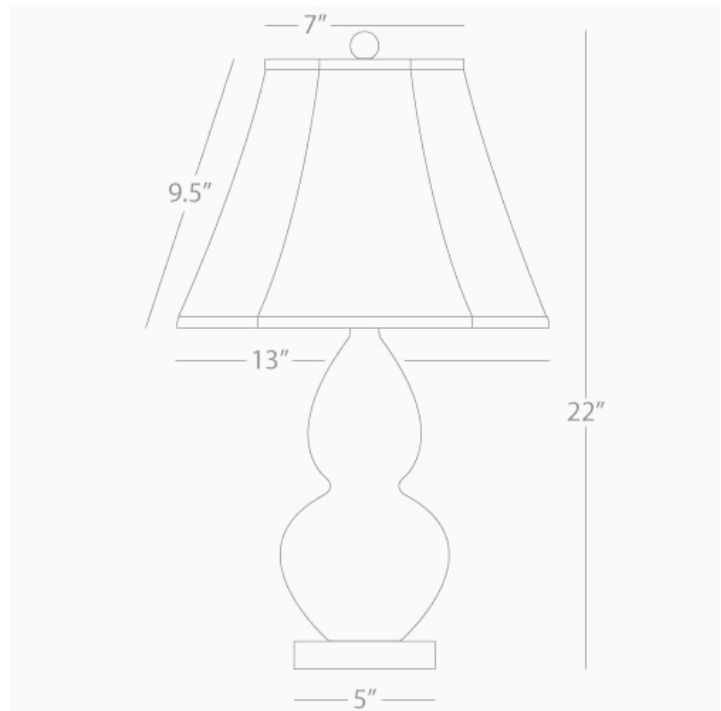

DOUBLE GOURD

SU13

Accent Lamp

1-150W Max.

Bulb Type: A

Switch: 3-Way

Sunset Yellow Glazed Ceramic

Lucite Base

Ivory Stretched Fabric Shade

See Double Gourd Table for Color / Base / Shade
Options

* *Made In The USA*