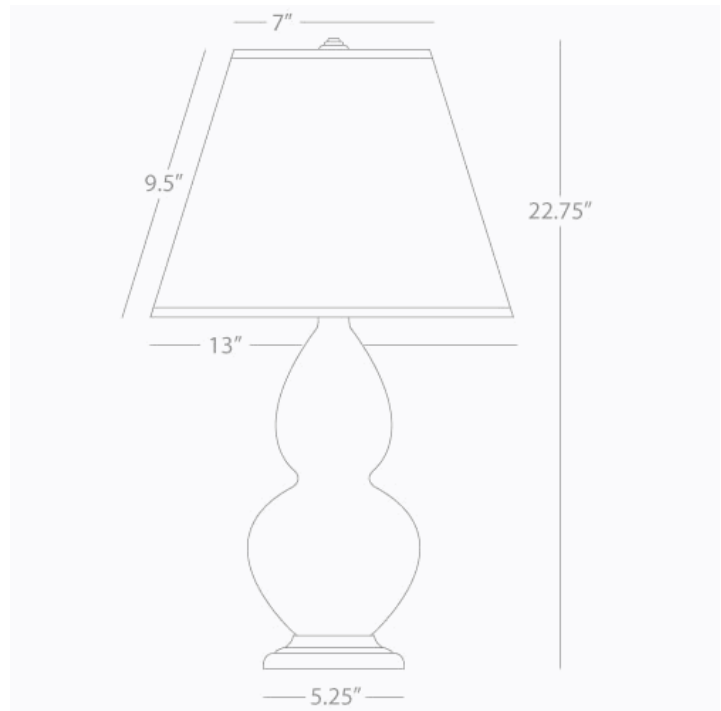

DOUBLE GOURD

SU12X

Accent Lamp

1-150W Max.

Bulb Type: A

Switch: 3-Way

Sunset Yellow Glazed Ceramic

Antique Silver Finished Accents

Pearl Dupioni Fabric Shade

See Double Gourd Table for Color / Base / Shade
Options

* *Made In The USA*