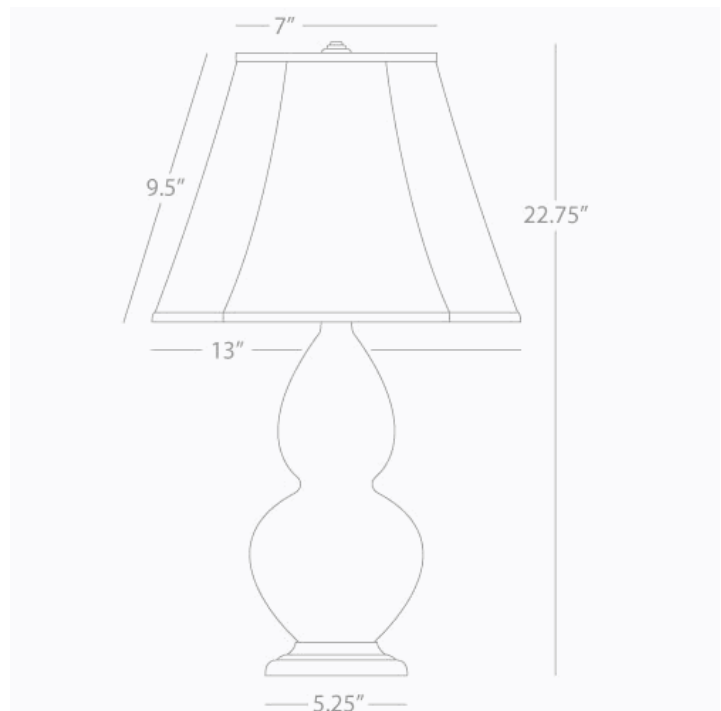

DOUBLE GOURD

SU12

Accent Lamp

1-150W Max.

Bulb Type: A

Switch: 3-Way

Sunset Yellow Glazed Ceramic

Antique Silver Finished Accents

Ivory Stretched Fabric Shade

See Double Gourd Table for Color / Base / Shade  
Options

\* *Made In The USA*