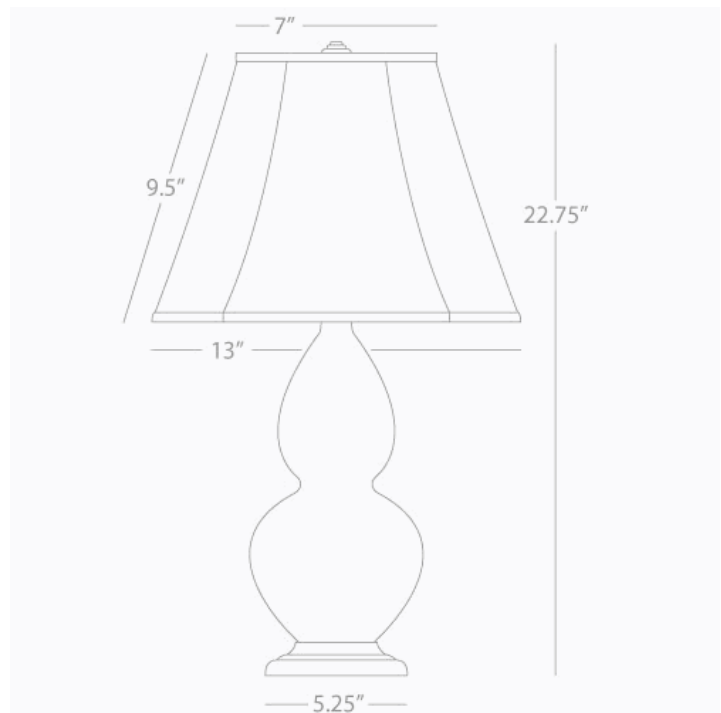

**DOUBLE GOURD**

**SU11**

**Accent Lamp**

**1-150W Max.**

**Bulb Type: A**

**Switch: 3-Way**

**Sunset Yellow Glazed Ceramic**

**Deep Patina Bronze Finished Accents**

**Ivory Stretched Fabric Shade**

See Double Gourd Table for Color / Base / Shade  
Options

**\* Made In The USA**