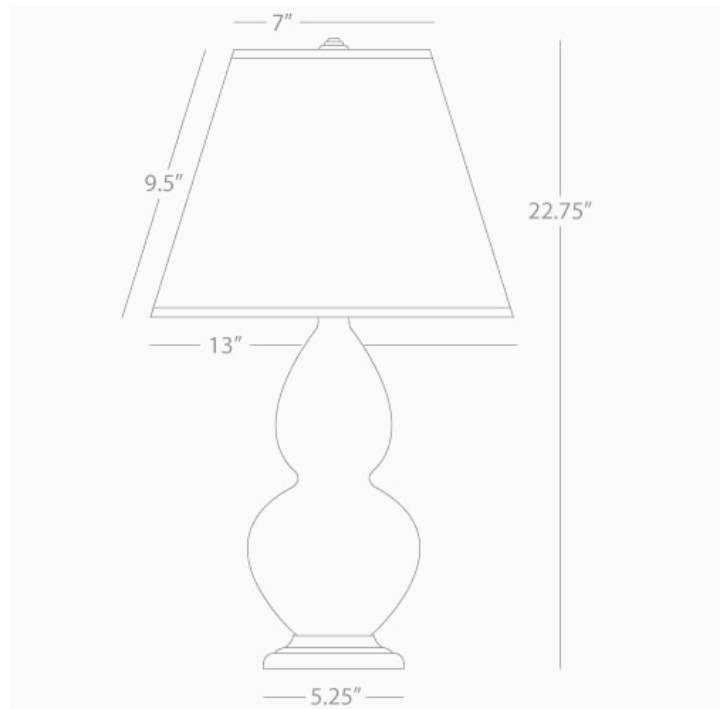

DOUBLE GOURD

SU10X

Accent Lamp

1-150W Max.

Bulb Type: A

Switch: 3-Way

Sunset Yellow Glazed Ceramic

Antique Brass Finished Accents

Pearl Dupioni Fabric Shade

See Double Gourd Table for Color / Base / Shade
Options

* Made In The USA