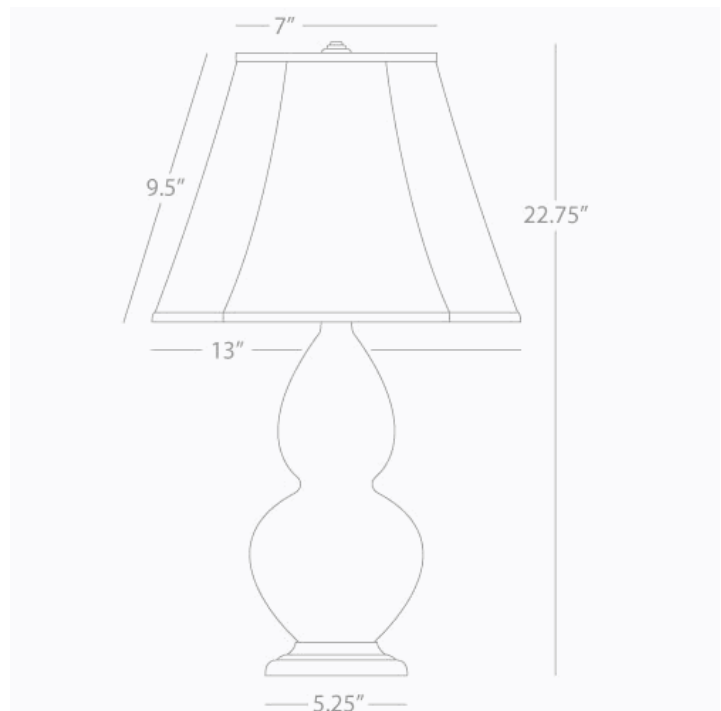

**DOUBLE GOURD**

**SU10**

**Accent Lamp**

**1-150W Max.**

**Bulb Type: A**

**Switch: 3-Way**

**Sunset Yellow Glazed Ceramic**

**Antique Brass Finished Accents**

**Ivory Stretched Fabric Shade**

See Double Gourd Table for Color / Base / Shade  
Options

**\* Made In The USA**