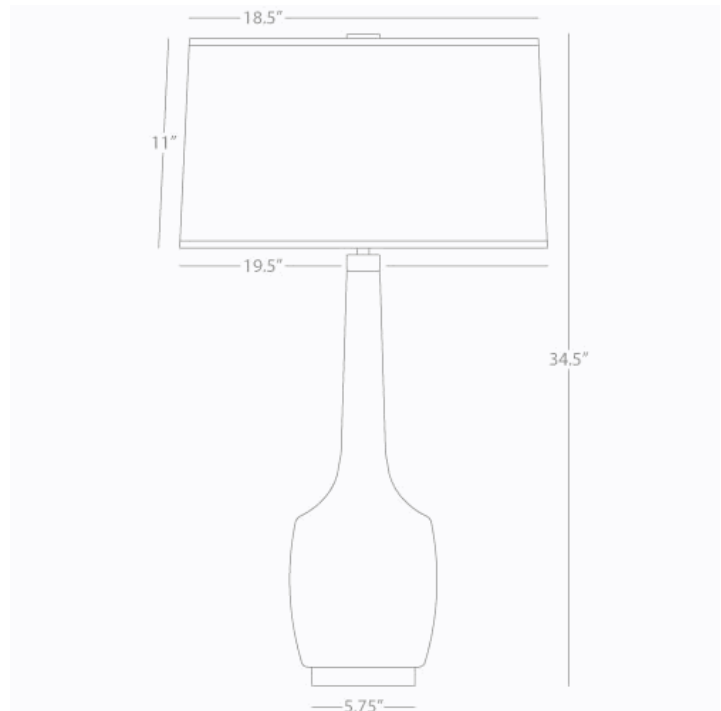

DELILAH

ST701

Table Lamp

1-150W Max.

Bulb Type: A

Switch: Hi-Lo Dimming

Antique Brass Finish

Smoky Taupe Glazed Ceramic

Oyster Linen Shade w/ Self-Fabric

Top and Bottom Diffuser

See Audrey/ Delilah Table for Color Options

\* *Made In The USA*