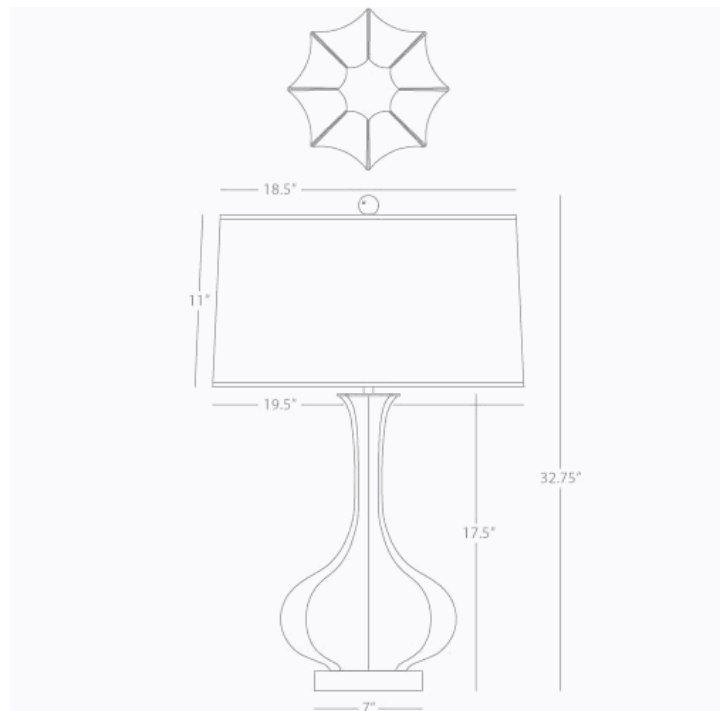

PIKE

SP996

Table Lamp

1-150W Max.

Bulb Type: A

Switch: Hi-Lo Dimming

Schiaparelli Pink Glazed Ceramic

Lucite Base

Pearl Dupoini Fabric Shade

See Pike Chart for Color/ Base Options

* *Made In The USA*