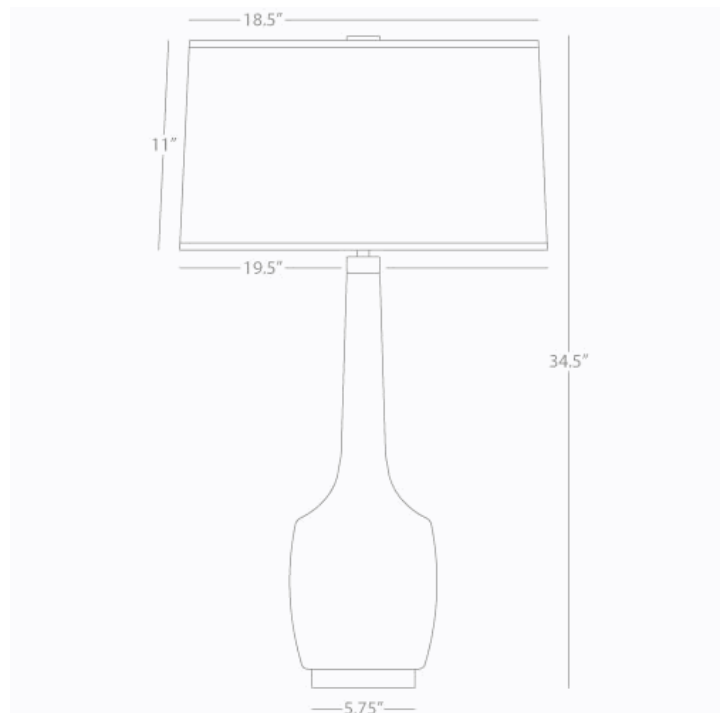

DELILAH

SP701

Table Lamp

1-150W Max.

Bulb Type: A

Switch: Hi-Lo Dimming

Antique Brass Finish

Schiaparelli Pink Glazed Ceramic

Oyster Linen Shade w/ Self-Fabric

Top and Bottom Diffuser

See Audrey/ Delilah Table for Color Options

*** Made In The USA**