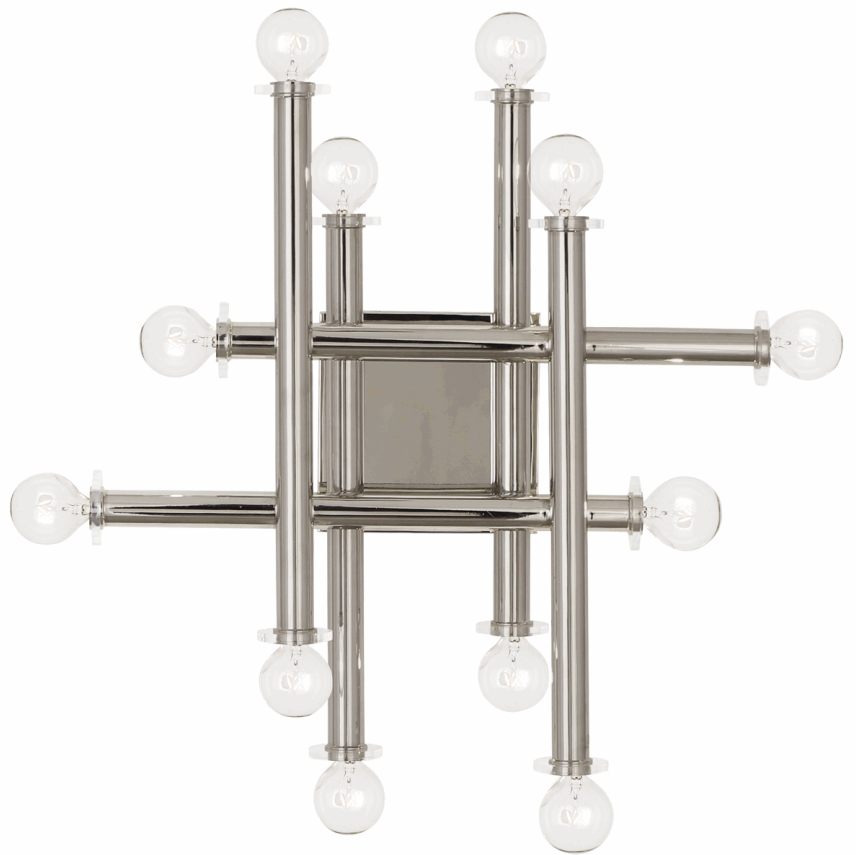

JONATHAN ADLER MILANO

S901

Linear Wall Sconce

12 - 25W Max.

Bulb Type: G, Candelabra base

Direct Wire Only

Polished Nickel Finish w/
Lucite Accents

FINISH OPTIONS:

901 - Polished Brass

WB901 - Warm Brass

Z901 - Deep Patina Bronze

* Ships Within 2 Business Days