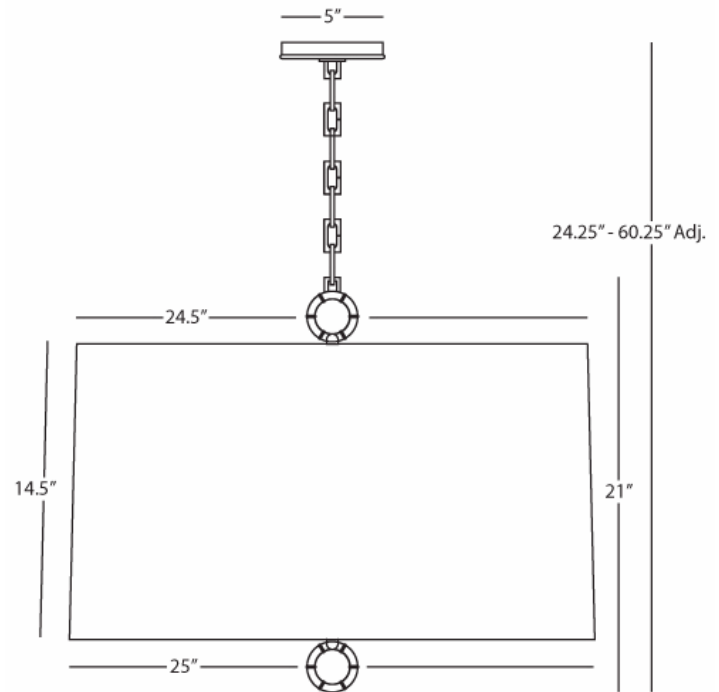

JONATHAN ADLER
MEURICE

S657
25" Dia. Shade Pendant

3 - 100W Max.
Bulb Type: A
Direct Wire
Polished Nickel Finish
Off White Linen Shade w/ Rolled Edge Hem
24" Acrylic Diffuser
Susp. Hardware: 3 Ft. Chain

FINISH OPTIONS:

657 - Modern Brass
Z657 - Deep Patina Bronze

* Ships Within 2 Business Days