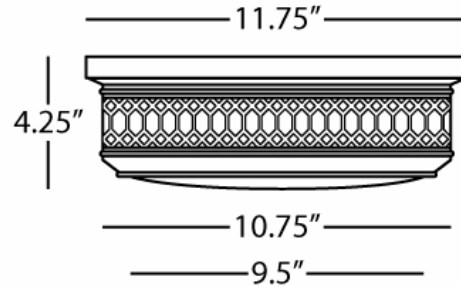

WILLIAMSBURG
TUCKER

S306
Small Flush Mount

2-40W Max.
Bulb Type: B, Medium Base
Direct Wire
Polished Nickel Finish
Frosted White Cased Glass Shade

FINISH OPTIONS:
306 - Antique Brass
Z306 - Deep Patina Bronze