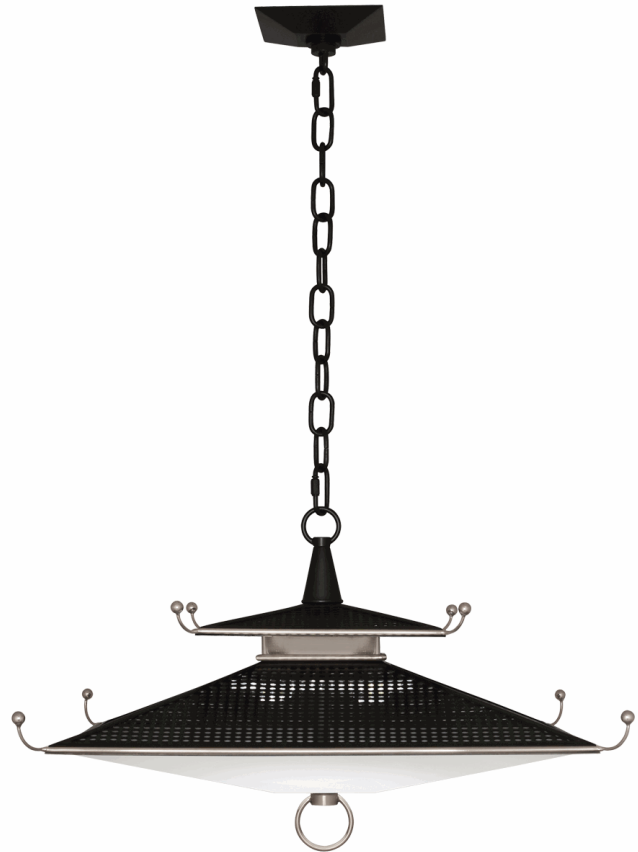

WILLIAMSBURG
SPOTSWOOD

S150
Pendant

1 - 23W
(2300 LUMEN OUTPUT)
Bulb Type: LED unit, Included (Non-replaceable)
LED Color Temp: 3000K, CRI: 80
Direct Wire
Deep Patina Bronze Finish w/
Antique Silver Accents
Frosted Acrylic Diffuser
Susp. Hardware: 3 Ft. Chain

FINISH OPTION:
150 - Modern Brass Accents

* Ships Within 2 Business Days