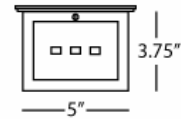

BRADLEY

S1334

Medium Wall Sconce

3-60W Max.

Bulb Type: B11 Torpedo

Direct Wire Only

Polished Nickel Finish

White Glass Shade

ADA Compliant

FINISH OPTIONS:

C1334 - Polished Chrome