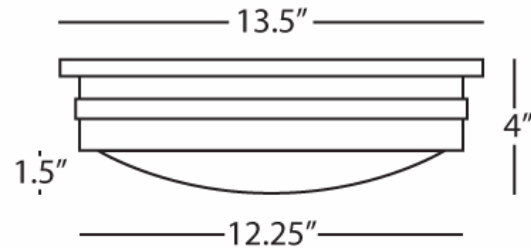

RODERICK

S1314

13.5" Dia. Flush Mount

2-60W Max.

Bulb Type: B11 Frosted Torpedo

Direct Wire Only

Polished Nickel Finish

White Frosted Glass Shade

FINISH OPTIONS:

B1314 - Antique Silver

C1314 - Polished Chrome

Z1314 - Deep Patina Bronze