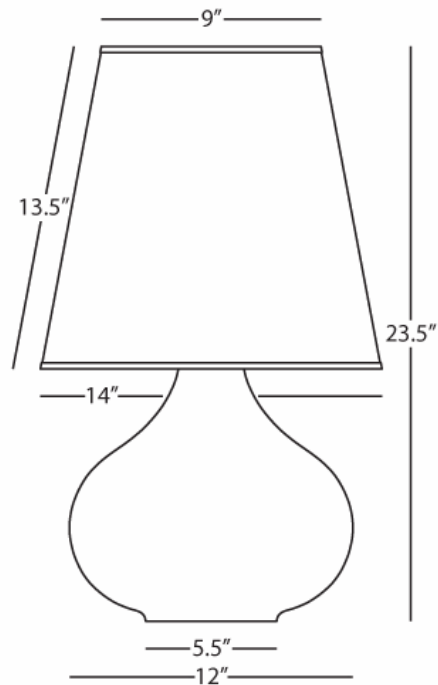

JUNE

RR93

Accent Lamp

1 - 150W Max.

Bulb Type: A

Switch: Full Range Dimmer Line Switch

Ruby Red Glazed Ceramic

Oyster Linen Shade

See June Accent Lamp Chart for Color/ Shade
Options

* *Made In The USA*