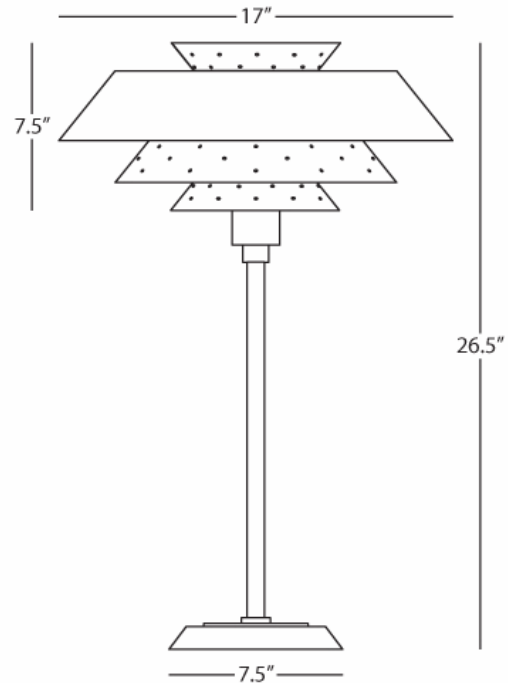

PIERCE

RR780

Table Lamp

1-150W Max.

Bulb Type: A

Switch: Full Range Dimmer Line Switch

Ruby Red Gloss Finish

Perforated Metal Shade w/ White Interior

FINISH OPTIONS:

980 - Modern Brass

CY780 - Canary Yellow Gloss

EB780 - Egg Blue Gloss

PM780 - Tangerine Gloss Powder Coat

PB780 - Piano Black Gloss

S980 - Antique Silver

* Made In The USA