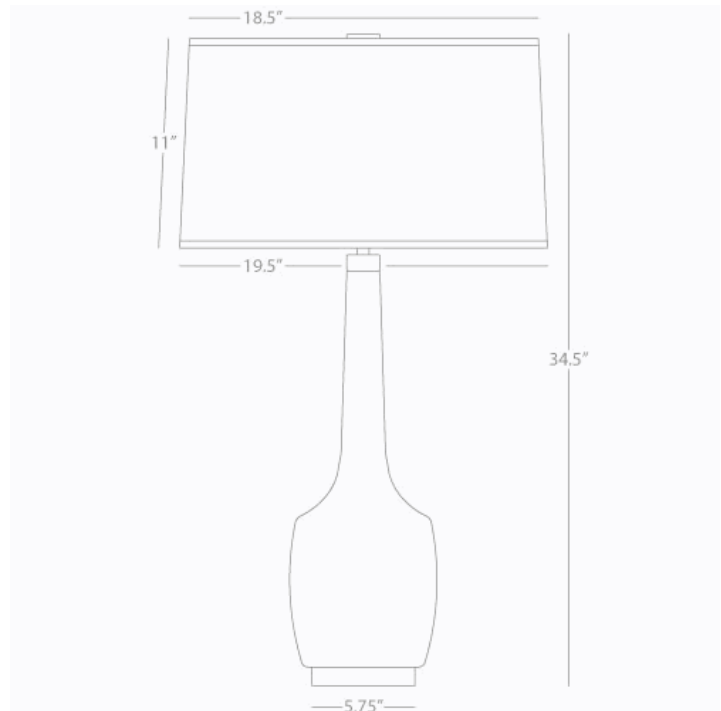

DELILAH

RR701

Table Lamp

1-150W Max.

Bulb Type: A

Switch: Hi-Lo Dimming

Antique Brass Finish

Ruby Red Glazed Ceramic

Oyster Linen Shade w/ Self-Fabric

Top and Bottom Diffuser

See Audrey/ Delilah Table for Color Options

* Made In The USA