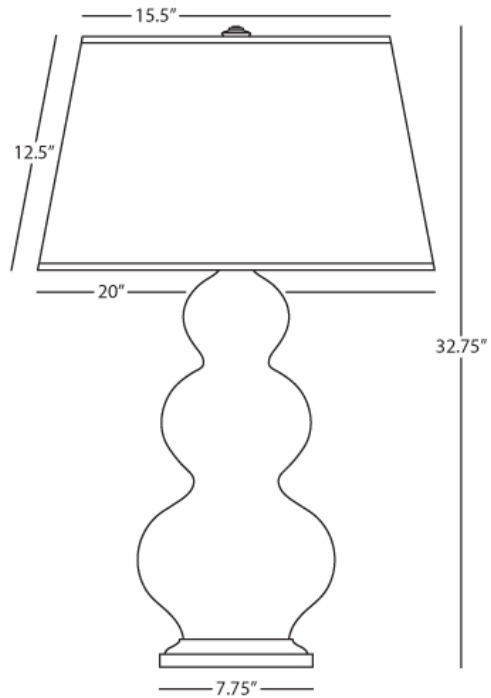

TRIPLE GOURD

RR42X

Table Lamp

1-150W Max.

Bulb Type: A

Switch: 3-Way

Ruby Red Glazed Ceramic

Antique Silver Finished Accents

Pearl Dupioni Fabric Shade

See Triple Gourd Table for Color / Base / Shade
Options

* *Made In The USA*