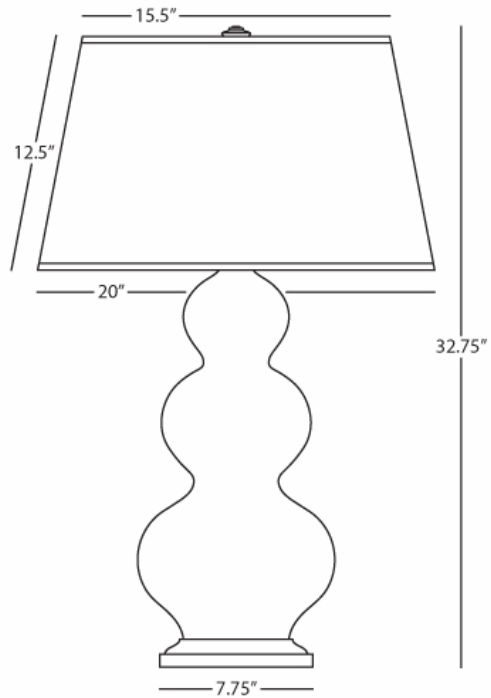

TRIPLE GOURD

RR41X

Table Lamp

1-150W Max.

Bulb Type: A

Switch: 3-Way

Ruby Red Glazed Ceramic

Deep Patina Bronze Finished Accents

Pearl Dupioni Fabric Shade

See Triple Gourd Table for Color / Base / Shade
Options

* *Made In The USA*