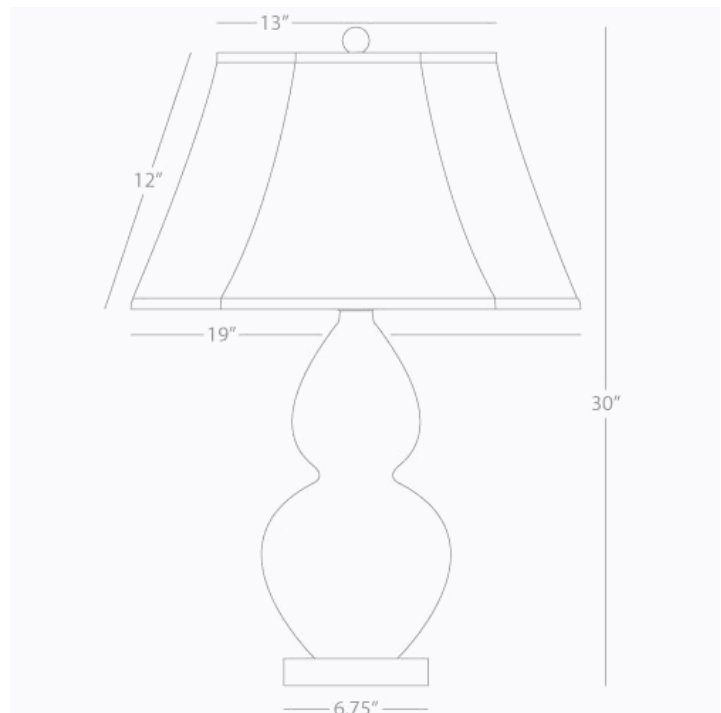

DOUBLE GOURD

RR23

Table Lamp

1-150W Max.

Bulb Type: A

Switch: 3-Way

Ruby Red Glazed Ceramic

Lucite Base

Ivory Stretched Fabric Shade

See Double Gourd Color Chart for Base / Color /
Shade Options

*** Made In The USA**