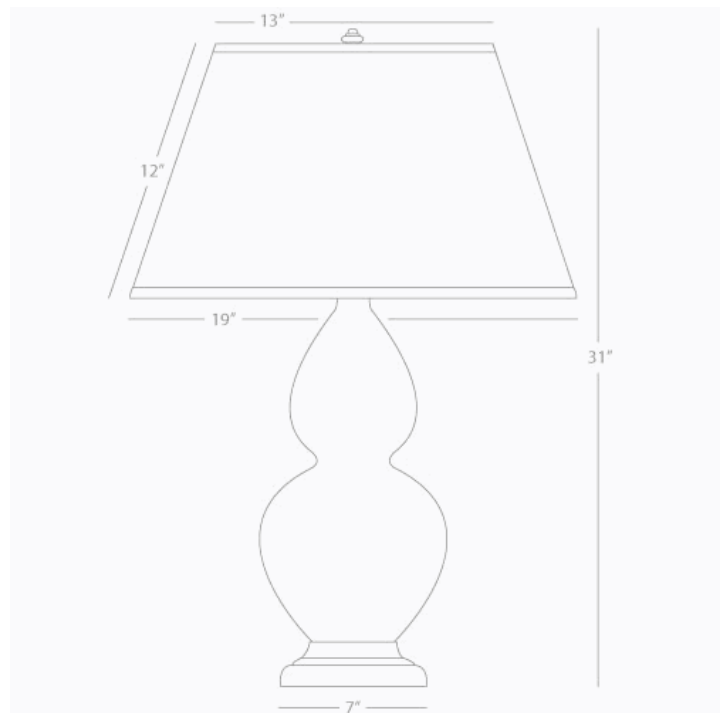

DOUBLE GOURD

RR22X

Table Lamp

1-150W Max.

Bulb Type: A

Switch: 3-Way

Ruby Red Glazed Ceramic

Antique Silver Finished Accents

Pearl Dupioni Fabric Shade

See Double Gourd Color Chart for Base / Color /
Shade Options

* *Made In The USA*