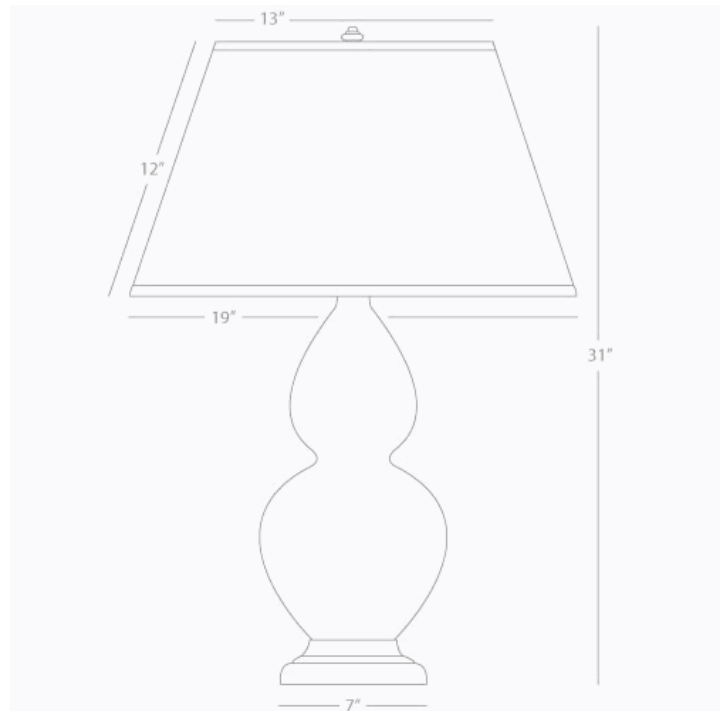

DOUBLE GOURD

RR21X

Table Lamp

1-150W Max.

Bulb Type: A

Switch: 3-Way

Ruby Red Glazed Ceramic

Deep Patina Bronze Finished Accents

Pearl Dupioni Fabric Shade

See Double Gourd Color Chart for Base / Color /
Shade Options

* Made In The USA