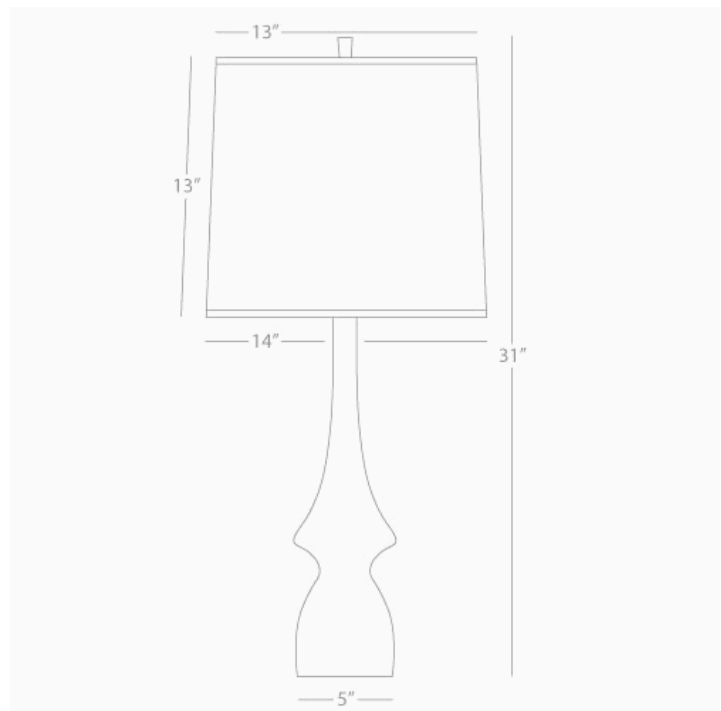

JASMINE

RR210

Table Lamp

1 - 150W Max.

Bulb Type: A

Switch: Hi-Lo Dimming

Ruby Red Glazed Ceramic

Oyster Linen Shade

See Jasmine Table for Color Options

* *Made In The USA*