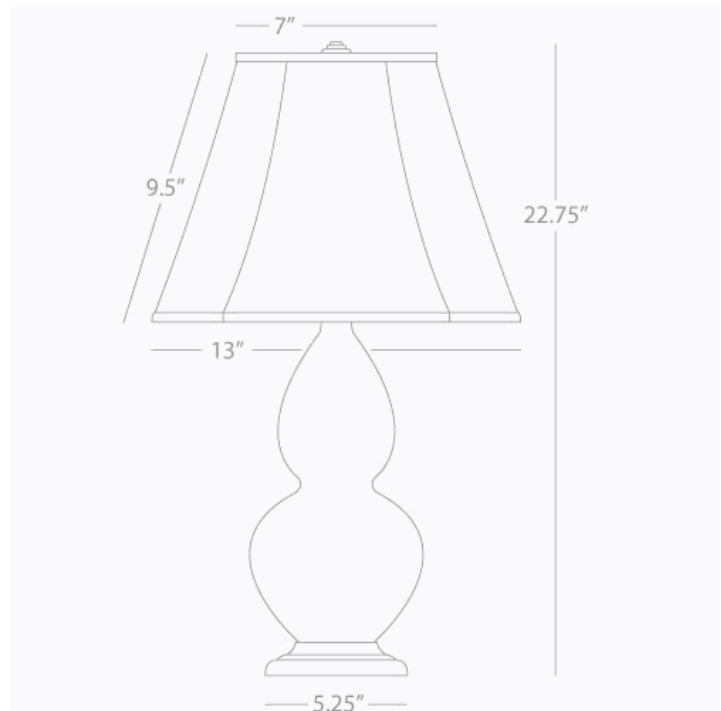

DOUBLE GOURD

RR12

Accent Lamp

1-150W Max.

Bulb Type: A

Switch: 3-Way

Ruby Red Glazed Ceramic

Antique Silver Finished Accents

Ivory Stretched Fabric Shade

See Double Gourd Table for Color / Base / Shade
Options

* *Made In The USA*