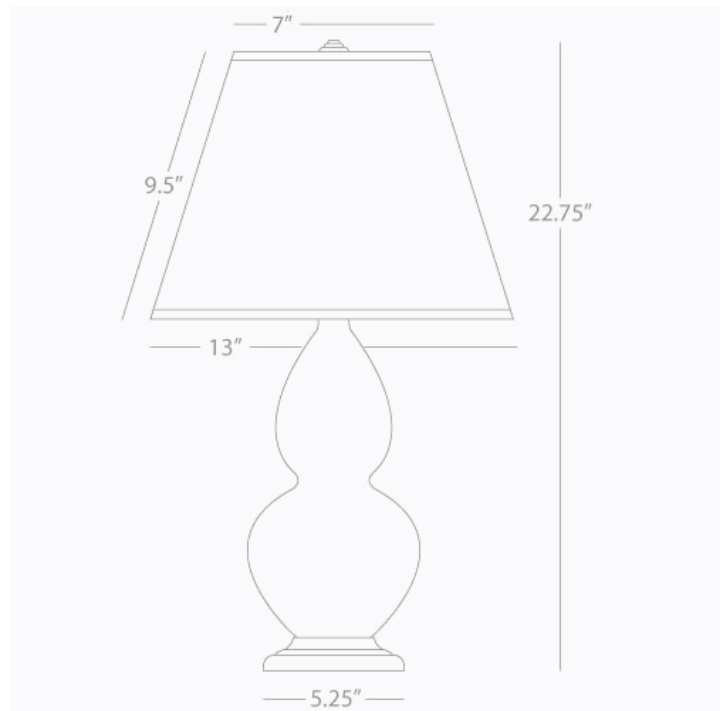

DOUBLE GOURD

RR11X

Accent Lamp

1-150W Max.

Bulb Type: A

Switch: 3-Way

Ruby Red Glazed Ceramic

Deep Patina Bronze Finished Accents

Pearl Dupioni Fabric Shade

See Double Gourd Table for Color / Base / Shade
Options

* Made In The USA