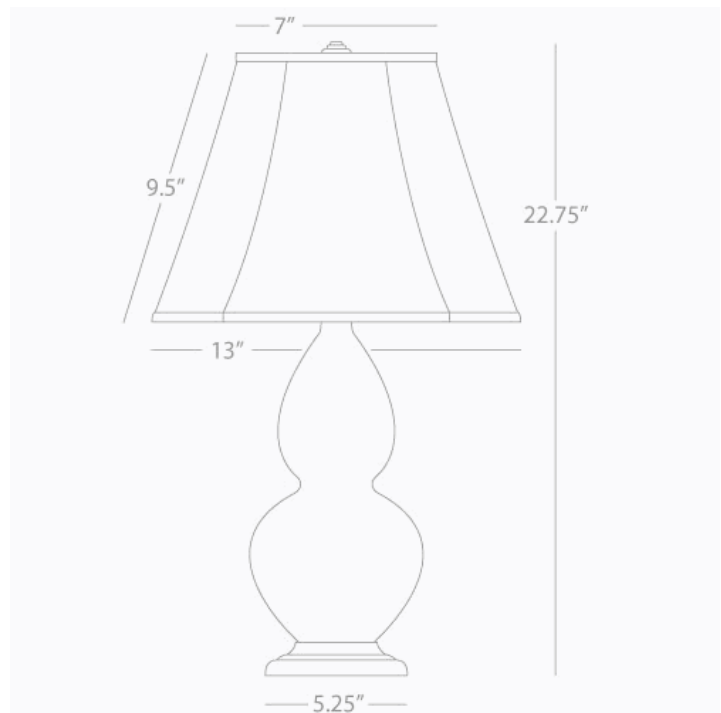

DOUBLE GOURD

RR11

Accent Lamp

1-150W Max.

Bulb Type: A

Switch: 3-Way

Ruby Red Glazed Ceramic

Deep Patina Bronze Finished Accents

Ivory Stretched Fabric Shade

See Double Gourd Table for Color / Base / Shade
Options

*** Made In The USA**